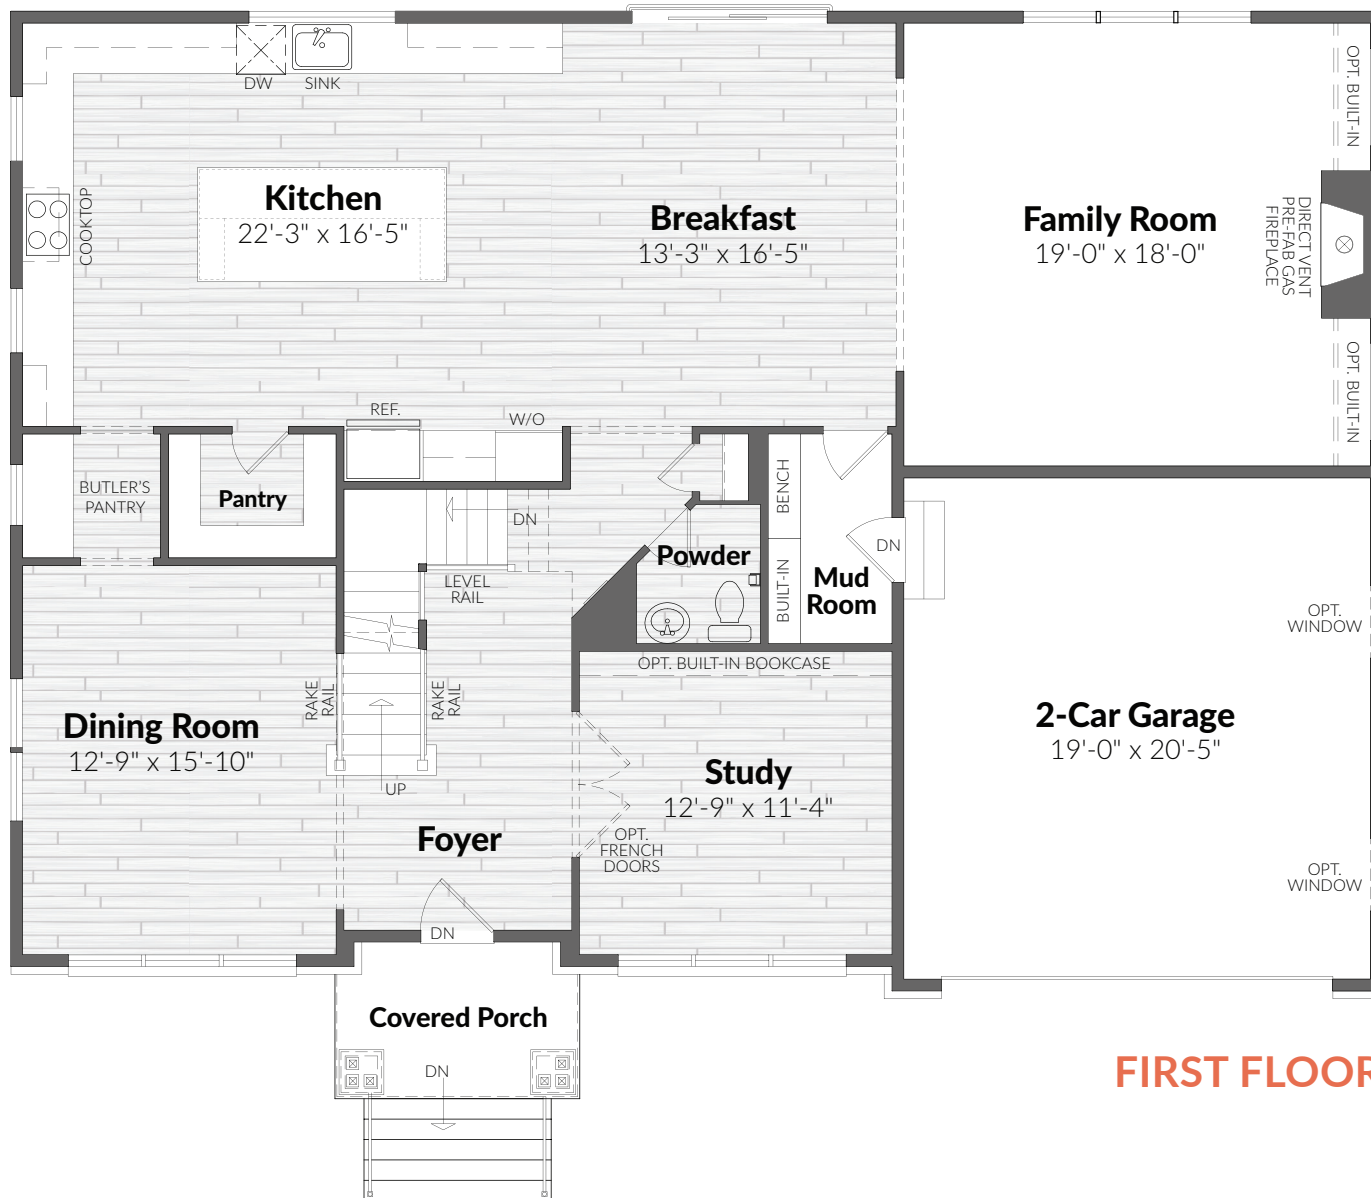

Lot 4

THE CHEVY CHASE

BURNT PINE
ESTATES

CRAFTMARK
HOMES®

FIRST FLOOR

Hardwood locations shown are standard.

SECOND FLOOR

All artist's renderings are concepts, may show optional features and are subject to change without notice. Ask Sales Manager for details. All floor plans and elevations are approximate and subject to change without notice. Room sizes and window configurations may vary with elevation. All dimensions noted represent widest point of room. Doors are not to scale and do not reflect actual door sizes.