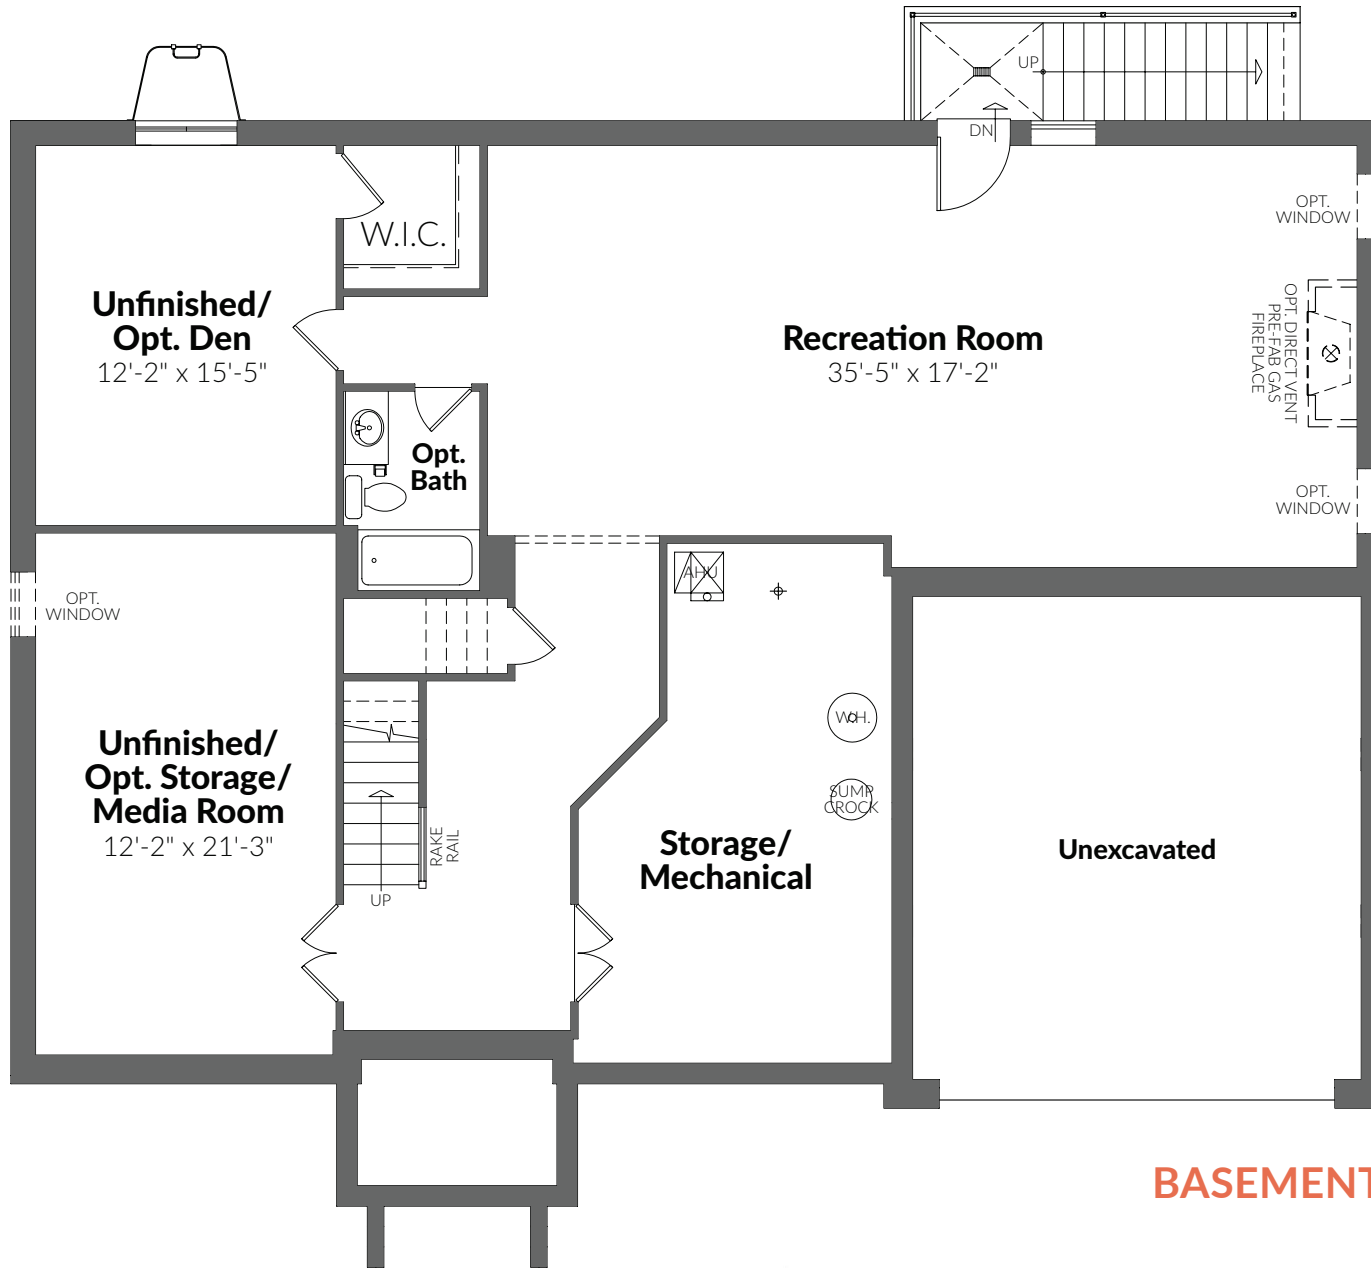

Lot 4

THE CHEVY CHASE

BURNT PINE
ESTATES

CRAFTMARK
HOMES®

FIRST FLOOR

Hardwood locations shown are standard.

SECOND FLOOR

All artist's renderings are concepts, may show optional features and are subject to change without notice. Ask Sales Manager for details. All floor plans and elevations are approximate and subject to change without notice. Room sizes and window configurations may vary with elevation. All dimensions noted represent widest point of room. Doors are not to scale and do not reflect actual door sizes.