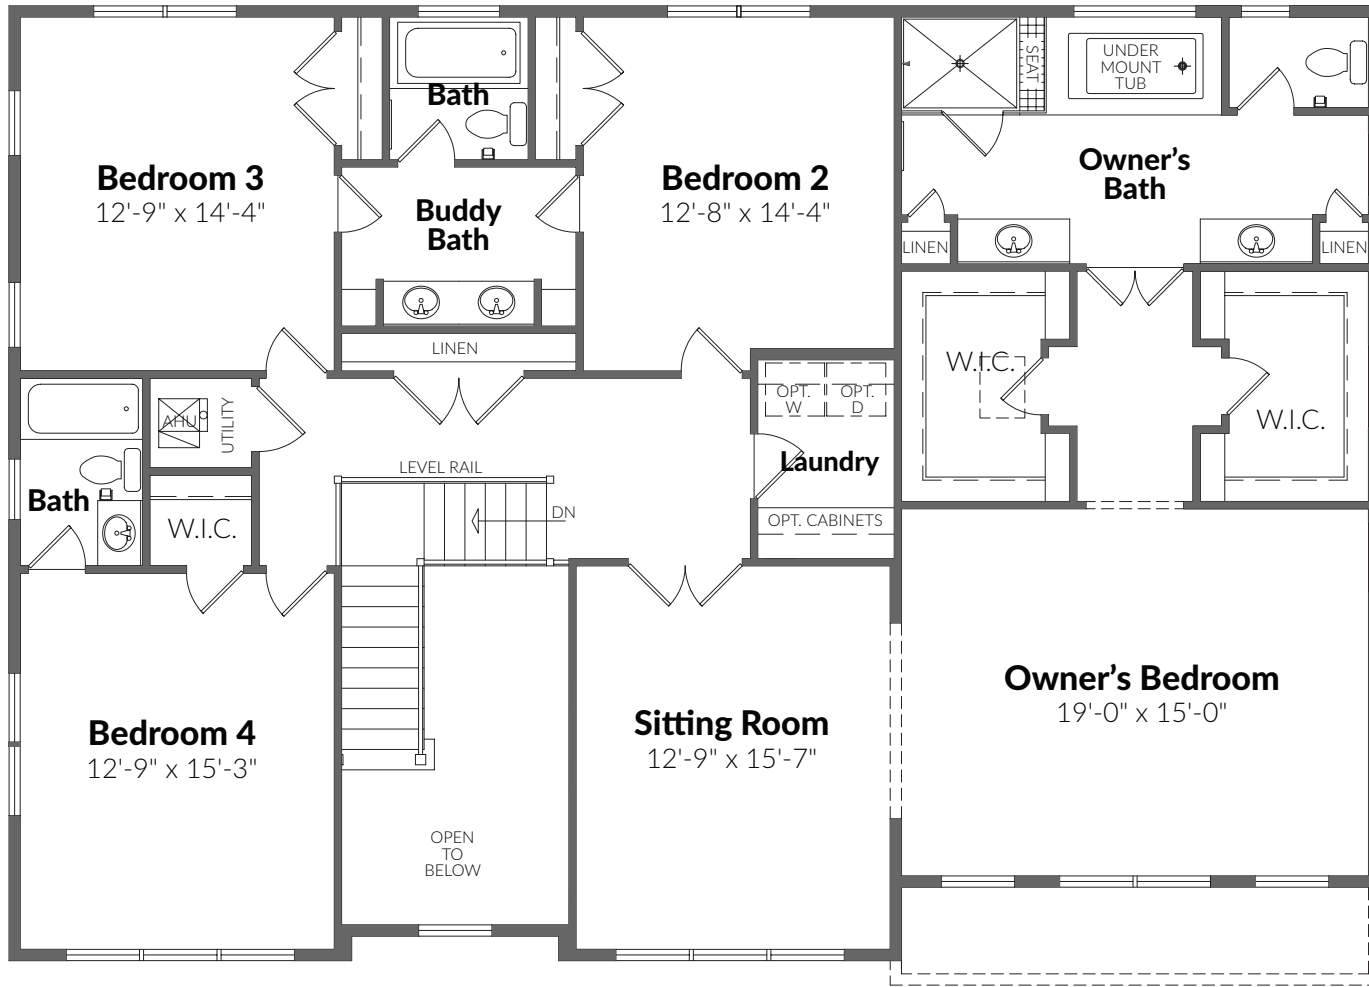

Lot 4

THE CHEVY CHASE

BURNT PINE
ESTATES

CRAFTMARK
HOMES®

FIRST FLOOR

Hardwood locations shown are standard.

SECOND FLOOR

All artist's renderings are concepts, may show optional features and are subject to change without notice. Ask Sales Manager for details. All floor plans and elevations are approximate and subject to change without notice. Room sizes and window configurations may vary with elevation. All dimensions noted represent widest point of room. Doors are not to scale and do not reflect actual door sizes.